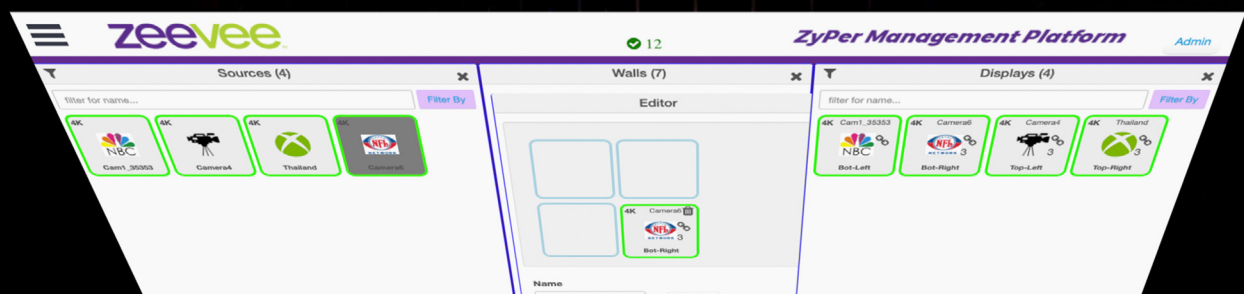

- ✓ JPEG 2000 COMPRESSED 4K VIDEO, AUDIO, AND CONTROL USING OFF-THE-SHELF 1GB ETHERNET SWITCHES. SUPPORT FOR BOTH ANALOGUE AND DIGITAL AUDIO
- ✓ ZYPERMP (MANAGEMENT PLATFORM) WITH SOFTWARE GUI ALLOWS SIMPLE SET UP AND CONTROL OF ZYPERUHD. ZYPERMP ALSO HAS AN OPEN API ALLOWING CONTROL VIA 3RD PARTY SYSTEMS
- ✓ SOURCE AND DISPLAY CONTROL (RS232, IR, USB)
- ✓ DANTE ENCODER OPTION (SUPPORTS AES67)
- ✓ ZYPERUHD CAN ALSO BE USED IN A POINT-TO-POINT CONFIGURATION TO ENCODE A 4K VIDEO SOURCE ACROSS A DEDICATED COPPER CONNECTION TO A DISPLAY UP TO 100M AWAY