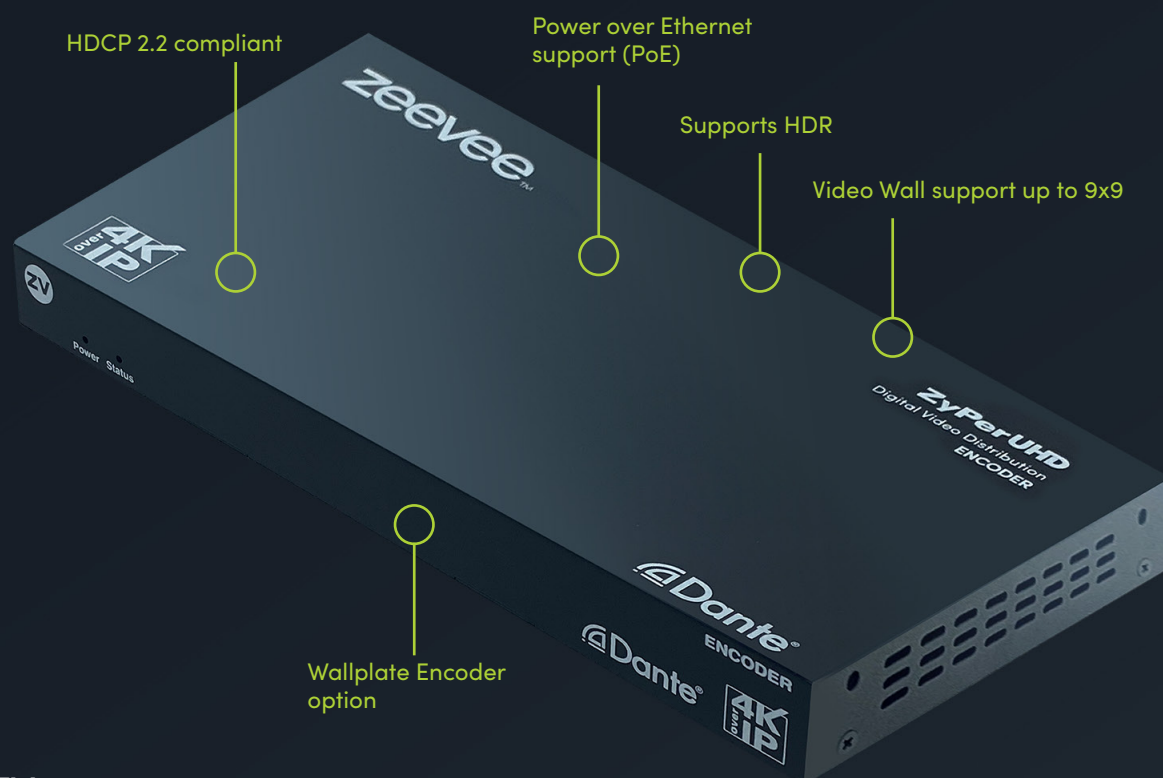

ZyPerUHD

Compressed 4K AV Over IP on 1Gb Networks

OVERVIEW

The ZyPerUHD platform allows for the easy distribution and switching of ultra high definition compressed video, audio, and other data signals using ZyPerUHD encoder and decoder modules and off-the-shelf 1Gb Ethernet switches.

SEND COMPRESSED VIDEO UP TO 4K, AUDIO, AND CONTROL OVER ETHERNET

ZyPerUHD delivers stunning pixel for pixel reproduction of compressed 720p and 1080p HD resolution content directly over a standard 1Gb ethernet network. ZyPerUHD eliminates the need to have a separate AV network or equipment for video and other AV content.

CHANGE SOURCES AND CONTENT INSTANTLY WITHOUT PROGRAMMING ZYPERUHD

IP based architecture enables you to quickly switch from one source to another with minimal loss of frames - even at 1080p resolutions.

CREATE AND MANAGE VIDEO WALLS UP TO 81 SCREENS

ZyPerUHD can be used on multiple screens to create a video wall up to 81 screens in a 9x9 configuration. The unit automatically scales and adjusts HD source content to create a compelling wall without any extra hardware or software. You can even mix scaled images with stand-alone screens.